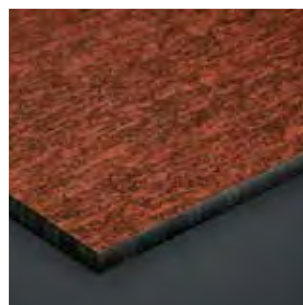

NM06 *
Tempered Grey

NM07 *
Casted Grey

NM03
Corroded Green

NM04 *
Sintered Alloy

NM05 *
Hardened Brown

NM01
Rusted Brown

* DEZE DECORS HEBBEN GLANSELEMENTEN IN HUN OPPERVLAK.

NA14 Weathered Basalt
MATT-ROCK