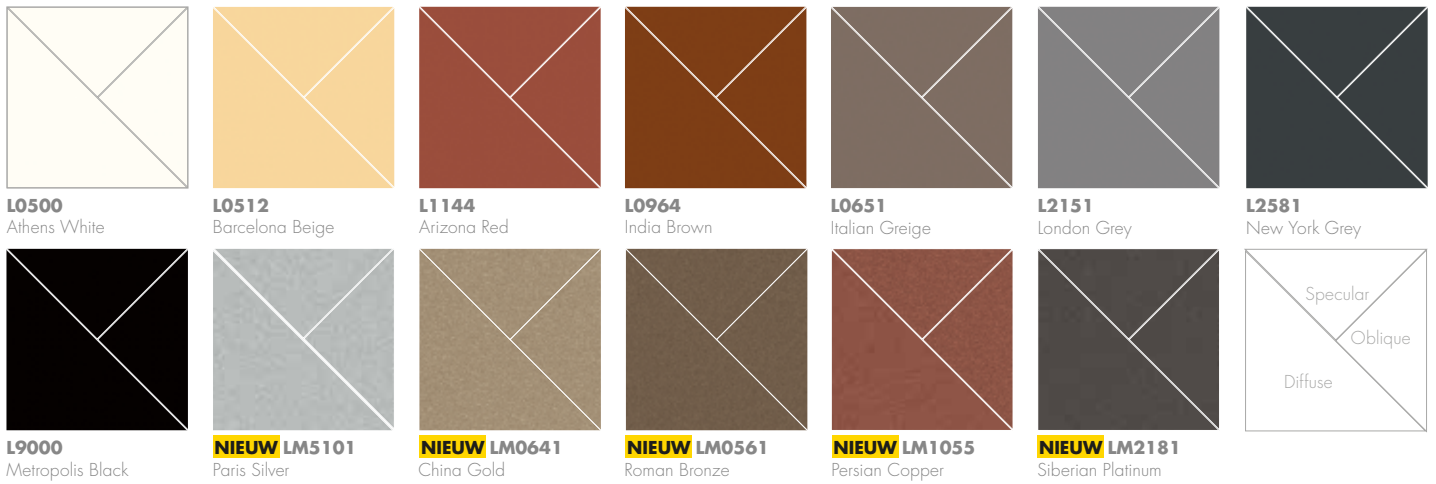

LUMEN

OM HET EFFECT VAN DE LUMEN-AFWERKING TE ERVAREN ADVISEREN WIJ U KLEURSTALEN TE BESTELLEN.

PROJECTKLEUREN

Voor Meteon® Metallics en Lumen creëert Trespa graag platen in kleuren op maat voor uw project. Bijna alles is mogelijk; u hoeft ons alleen maar te vertellen wat u nodig hebt. Gelieve voor nadere informatie contact op te nemen met uw lokale vertegenwoordiger van Trespa.